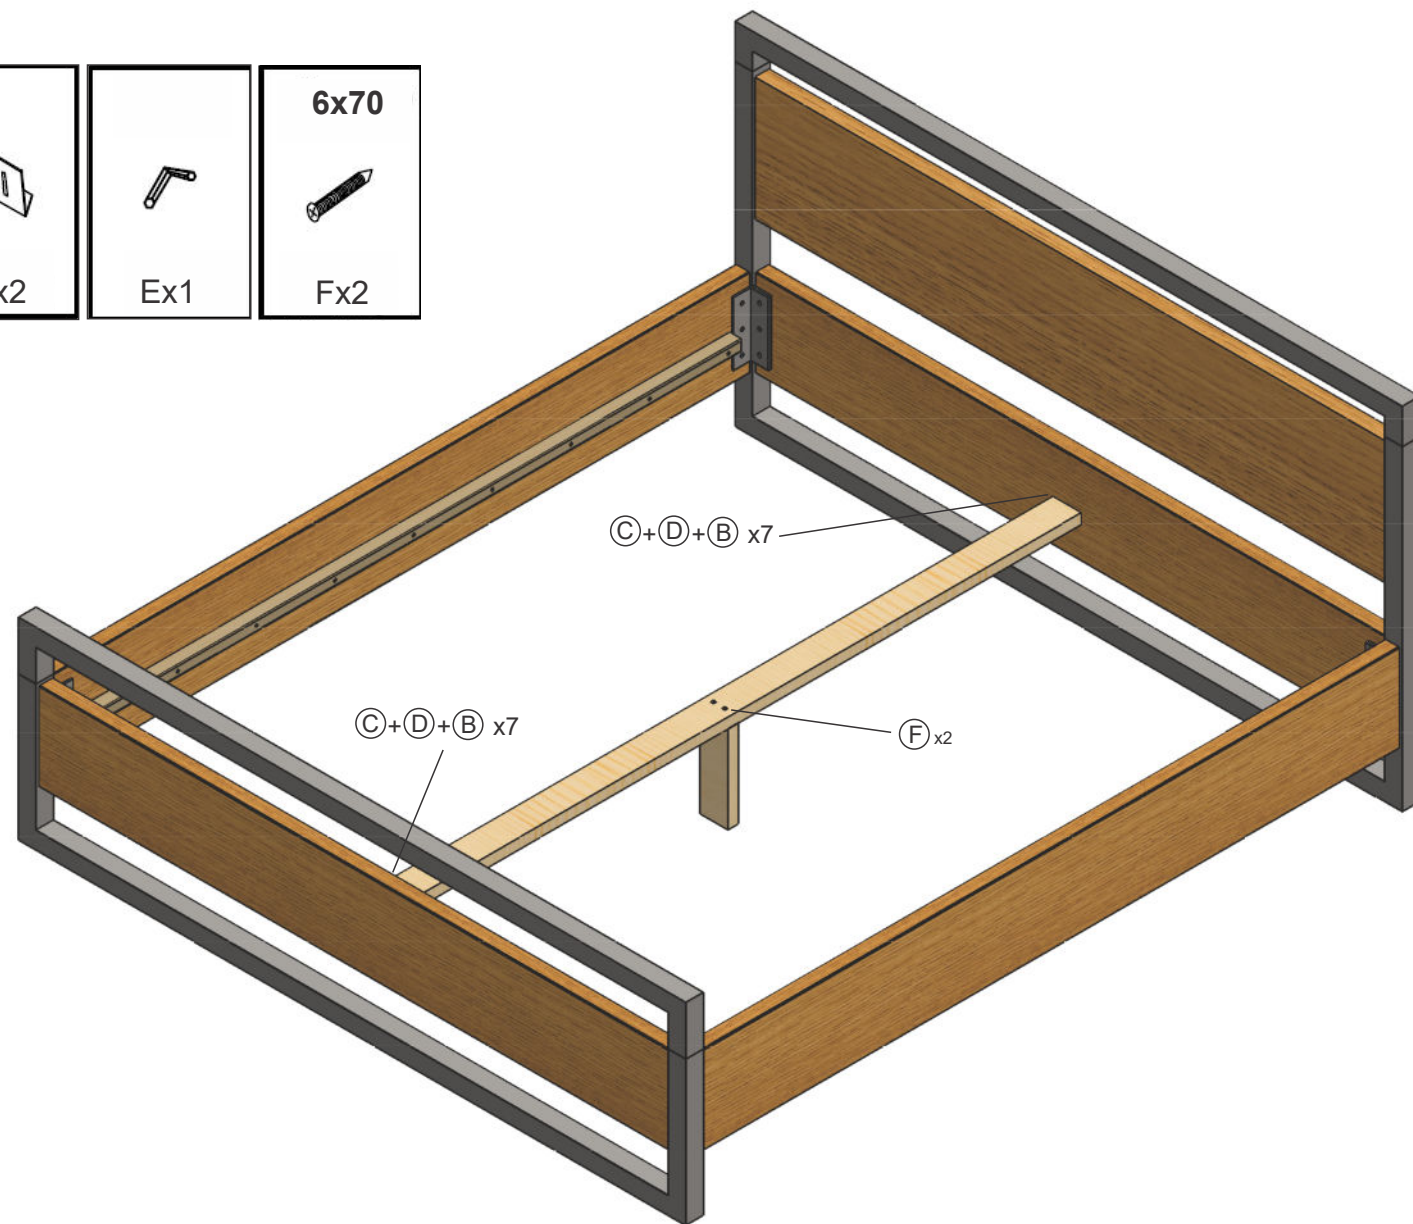

BED OLIVIE - ASSEMBLY INSTRUCTION

M6x30  12 packed 16 on bed Ax28	3,5x30  Bx44	 Cx2	 Dx2	 Ex1	6x70  Fx2
Black flat  Gx8	Distancer  Hx1				

BED OLIVIE 180 - ASSEMBLY INSTRUCTION

M6x30  12 packed 16 on bed Ax28	3,5x30  Bx44	 Cx2	 Dx2	 Ex1	6x70  Fx2
Black flat  Gx8	Distancer  Hx1				

BED OLIVIE 180 3 - ASSEMBLY INSTRUCTION

M6x30  12 packed 16 on bed Ax28	3,5x30  Bx44	 Cx2	 Dx2	 Ex1	6x70  Fx2
Black flat  Gx8	Distancer  Hx1				