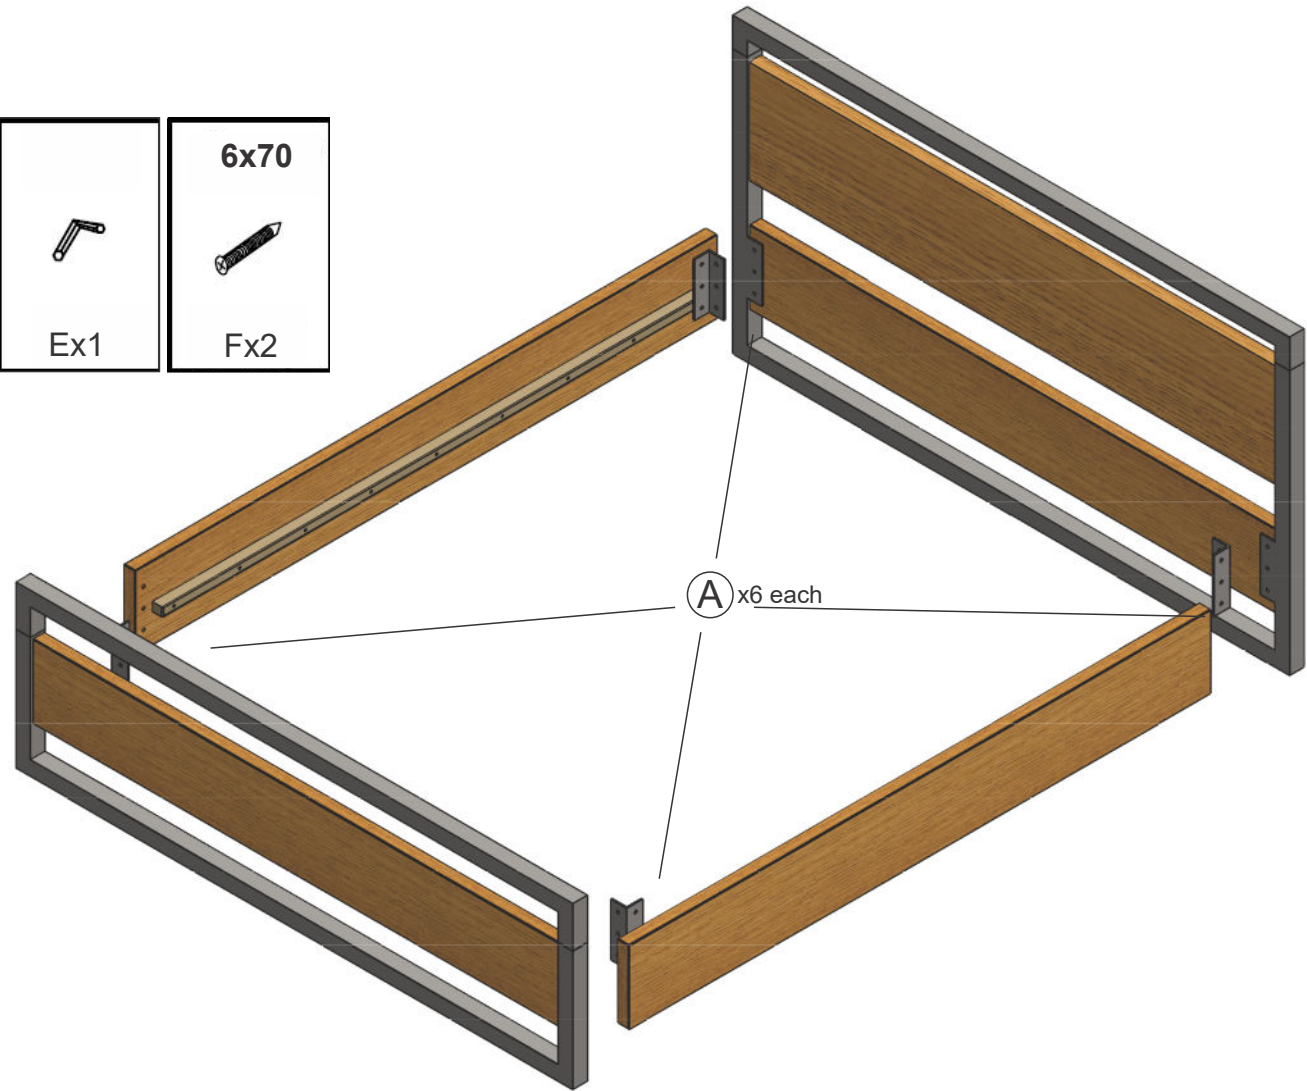

BED OLIVIE - ASSEMBLY INSTRUCTION

M6x30  12 packed 16 on bed Ax28	3,5x30  Bx44	 Cx2	 Dx2	 Ex1	6x70  Fx2
Black flat  Gx8	Distancer  Hx1				

BED OLIVIE 180 - ASSEMBLY INSTRUCTION

M6x30  12 packed 16 on bed Ax28	3,5x30  Bx44	 Cx2	 Dx2	 Ex1	6x70  Fx2
Black flat  Gx8	Distancer  Hx1				

BED OLIVIE 180 3 - ASSEMBLY INSTRUCTION

M6x30  12 packed 16 on bed Ax28	3,5x30  Bx44	 Cx2	 Dx2	 Ex1	6x70  Fx2
Black flat  Gx8	Distancer  Hx1				