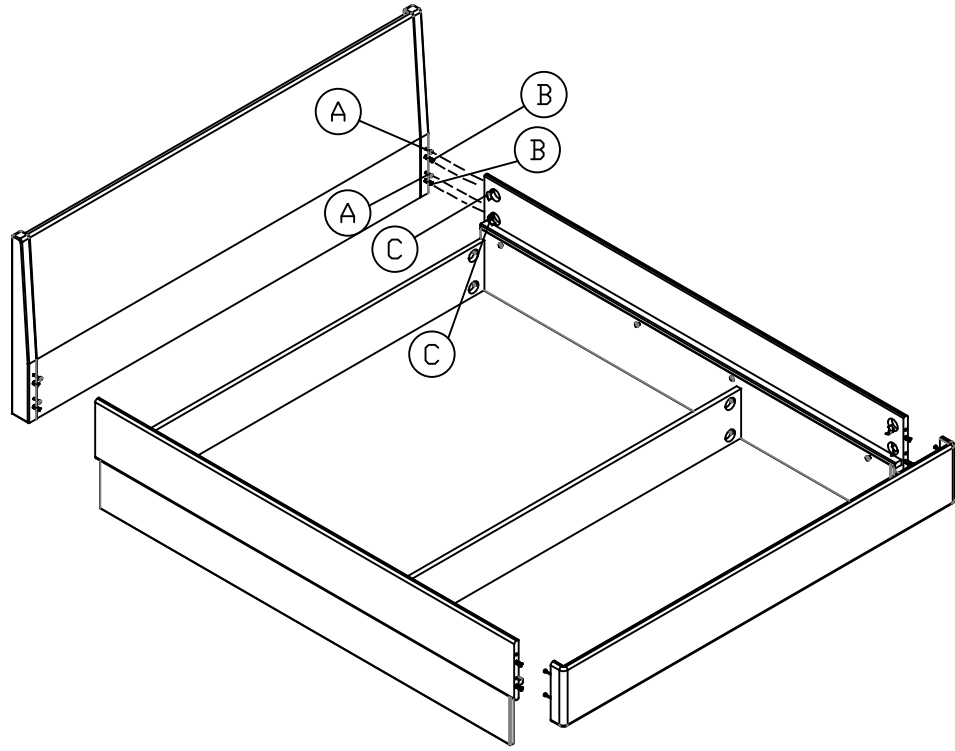

# BED MONTE - ASSEMBLY INSTRUCTION

40 Minutes

M6x45  Ax16	Ø10x40  Bx16	 Cx16	M6x30  Dx8	SW 4  Ex14	SW 5  Fx2	3,5x16  Gx2	 Hx2	 Ix2
---	---	---	---	---	--	---	--	--

1.

M6x45	Ø10x40		SW 5
			
Ax8	Bx8	Cx8	

2.

M6x30	SW 4
	
Dx8	

M6x45	Ø10x45		SW 5
			
Ax8	Bx8	Cx8	

3,5x16			
			
Ex14	Fx2	x1	Gx2