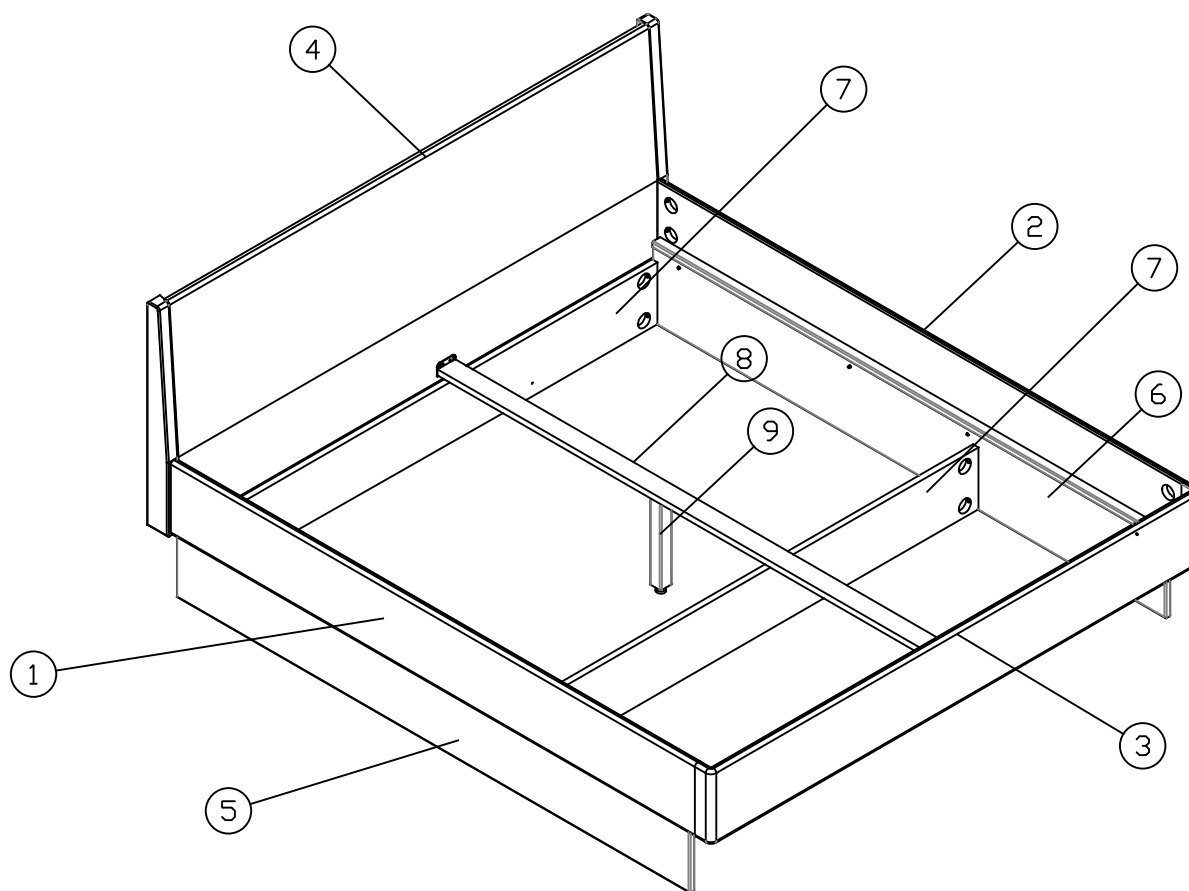

# BED MONTE - ASSEMBLY INSTRUCTION

40 Minutes

M6x45  Ax16	Ø10x40  Bx16	 Cx16	M6x30  Dx8	SW 4  Ex14	SW 5  Fx2	3,5x16  Gx2	 Hx2	 Ix2
---	---	---	---	---	--	---	--	--

1.

M6x45	Ø10x40		SW 5
			
Ax8	Bx8	Cx8	

2.

M6x30	SW 4
	
Dx8	

M6x45	Ø10x45		SW 5
			
Ax8	Bx8	Cx8	

3,5x16			
			
Ex14	Fx2	x1	Gx2