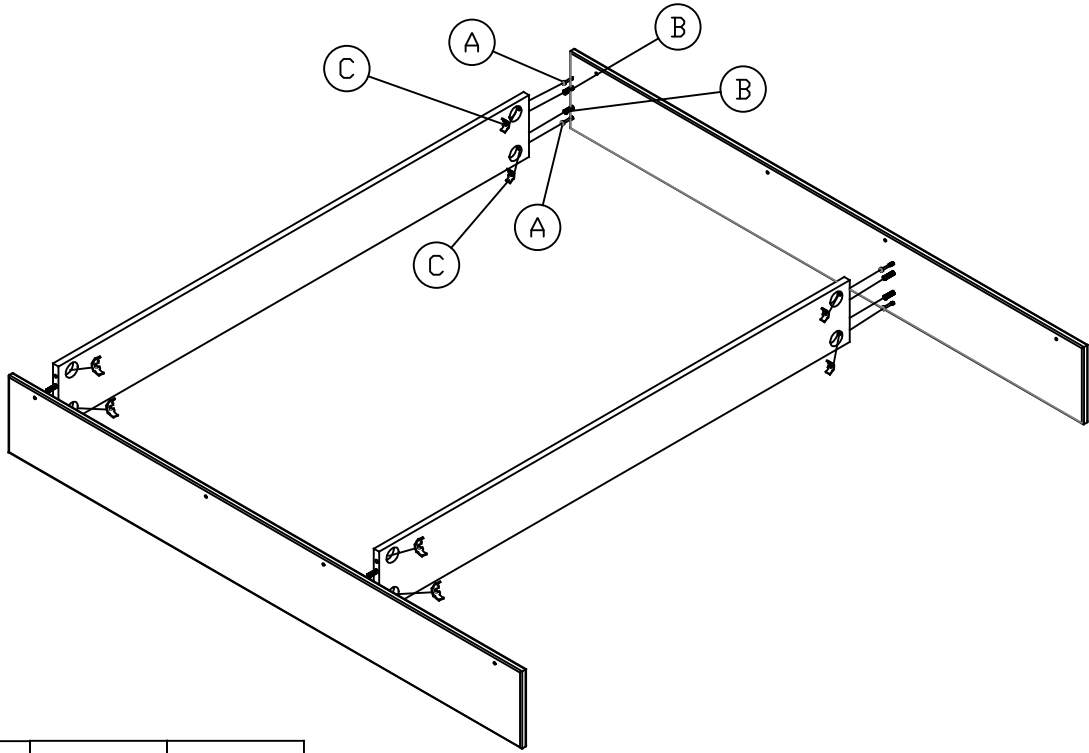

# BED MONTE - ASSEMBLY INSTRUCTION

40 Minutes

M6x45  Ax16	Ø10x40  Bx16	 Cx16	M6x30  Dx8	SW 4  Ex14	SW 5  Fx2	3,5x16  Gx2	 Hx2	 Ix2
---	---	---	---	---	--	---	--	--

1.

M6x45	Ø10x40		SW 5
			
Ax8	Bx8	Cx8	

2.

M6x30	SW 4
	
Dx8	

M6x45	Ø10x45		SW 5
			
Ax8	Bx8	Cx8	

3,5x16			
			
Ex14	Fx2	x1	Gx2