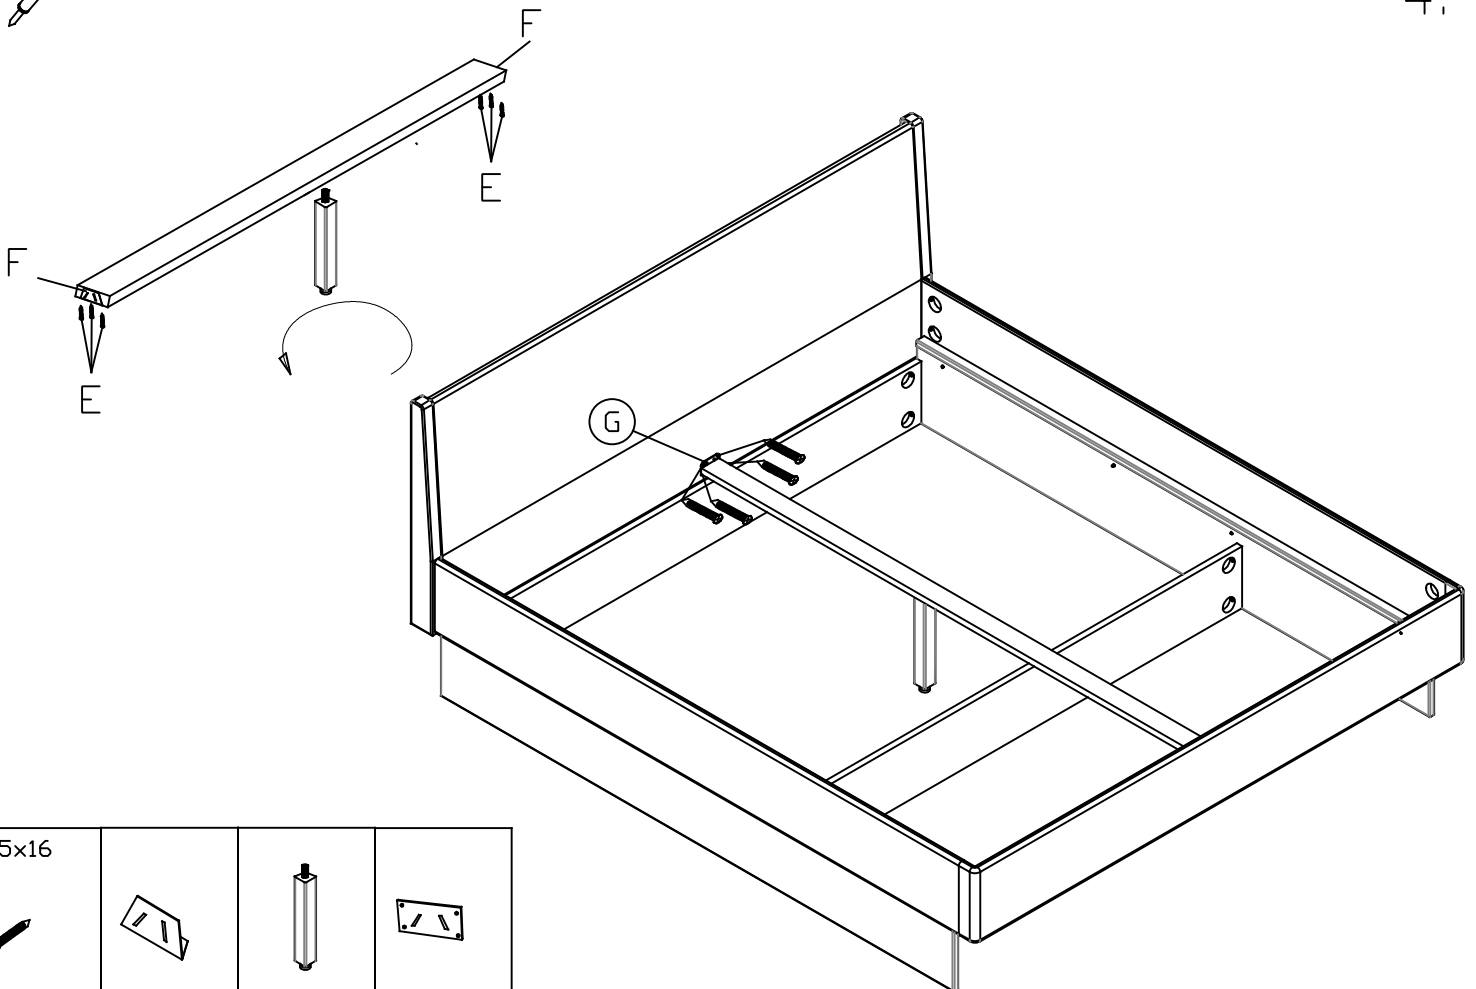

# BED MONTE - ASSEMBLY INSTRUCTION

40 Minutes

M6x45  Ax16	Ø10x40  Bx16	 Cx16	M6x30  Dx8	SW 4  Ex14	SW 5  Fx2	3,5x16  Gx2	 Hx2	 Ix2
---	---	---	---	---	--	---	--	--

1.

M6x45	Ø10x40		SW 5
			
Ax8	Bx8	Cx8	

2.

M6x30	SW 4
	
Dx8	

M6x45	Ø10x45		SW 5
			
Ax8	Bx8	Cx8	

3,5x16			
			
Ex14	Fx2	x1	Gx2