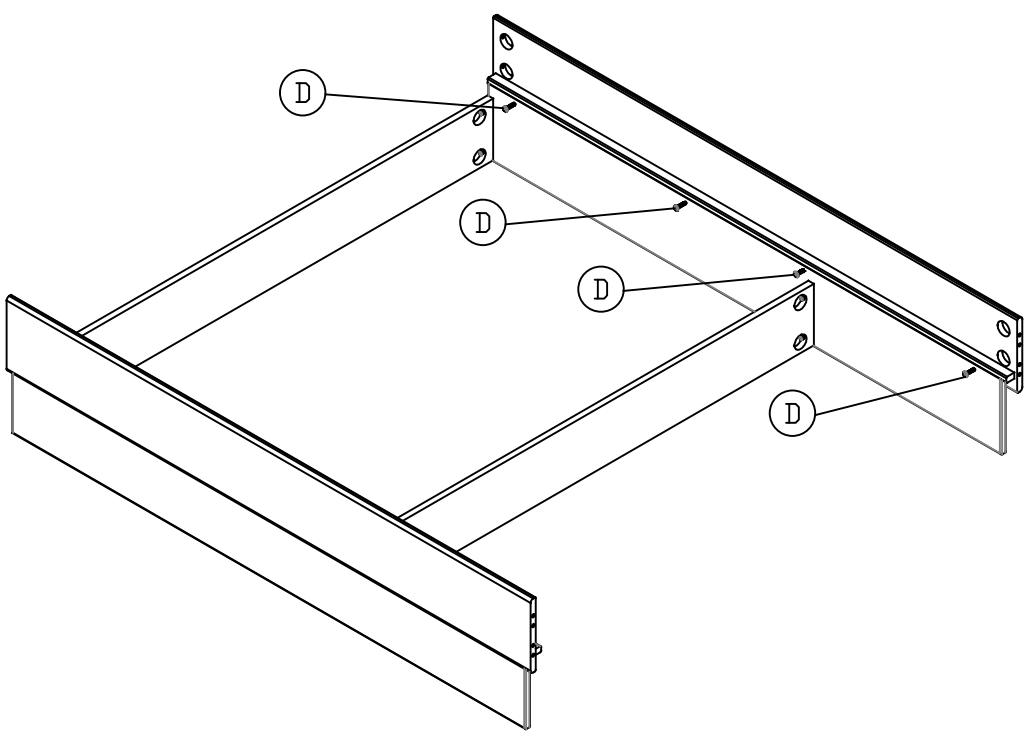

# BED MONTE - ASSEMBLY INSTRUCTION

40 Minutes

M6x45  Ax16	Ø10x40  Bx16	 Cx16	M6x30  Dx8	SW 4  Ex14	SW 5  Fx2	3,5x16  Gx2	 Hx2	 Ix2
---	---	---	---	---	--	---	--	--

1.

M6x45	Ø10x40		SW 5
			
Ax8	Bx8	Cx8	

2.

M6x30	SW 4
	
Dx8	

M6x45	Ø10x45		SW 5
			
Ax8	Bx8	Cx8	

3,5x16			
			
Ex14	Fx2	x1	Gx2