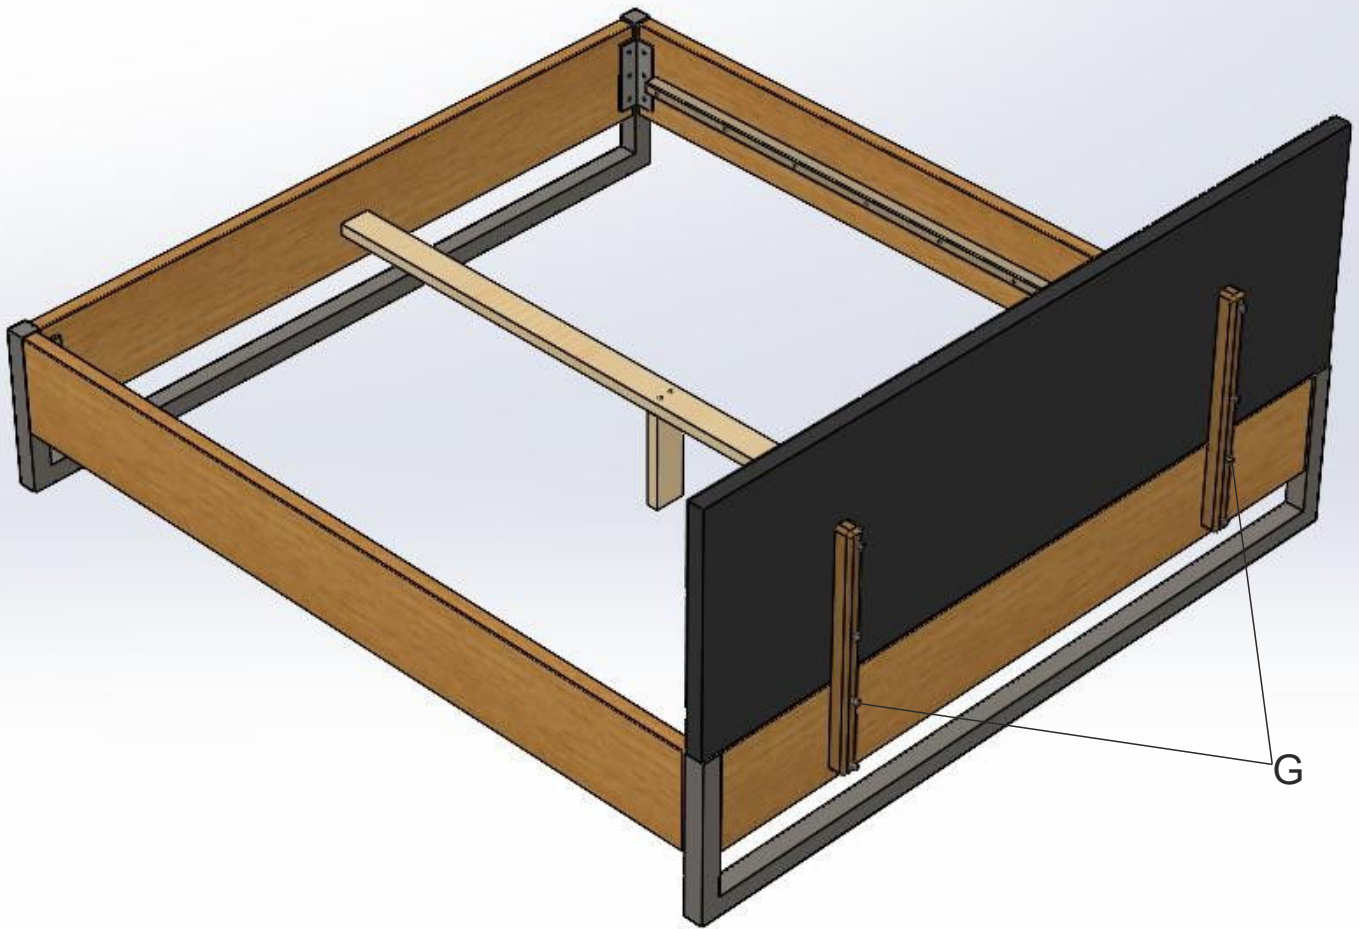

BED BOLZANO

- ASSEMBLY INSTRUCTION

M6x30  12 Packed 20 on bed Ax32	Black felt  Bx8	 Cx2	 Dx2	M6x60  Gx8
3,5x30  Ex44	6x70  Fx2	 Hx1	Distancer  Hx1	

BED BOLZANO

- ASSEMBLY INSTRUCTION

BED BOLZANO

- ASSEMBLY INSTRUCTION

BED BOLZANO

- ASSEMBLY INSTRUCTION

Keep distance between the slats with distancer (G)