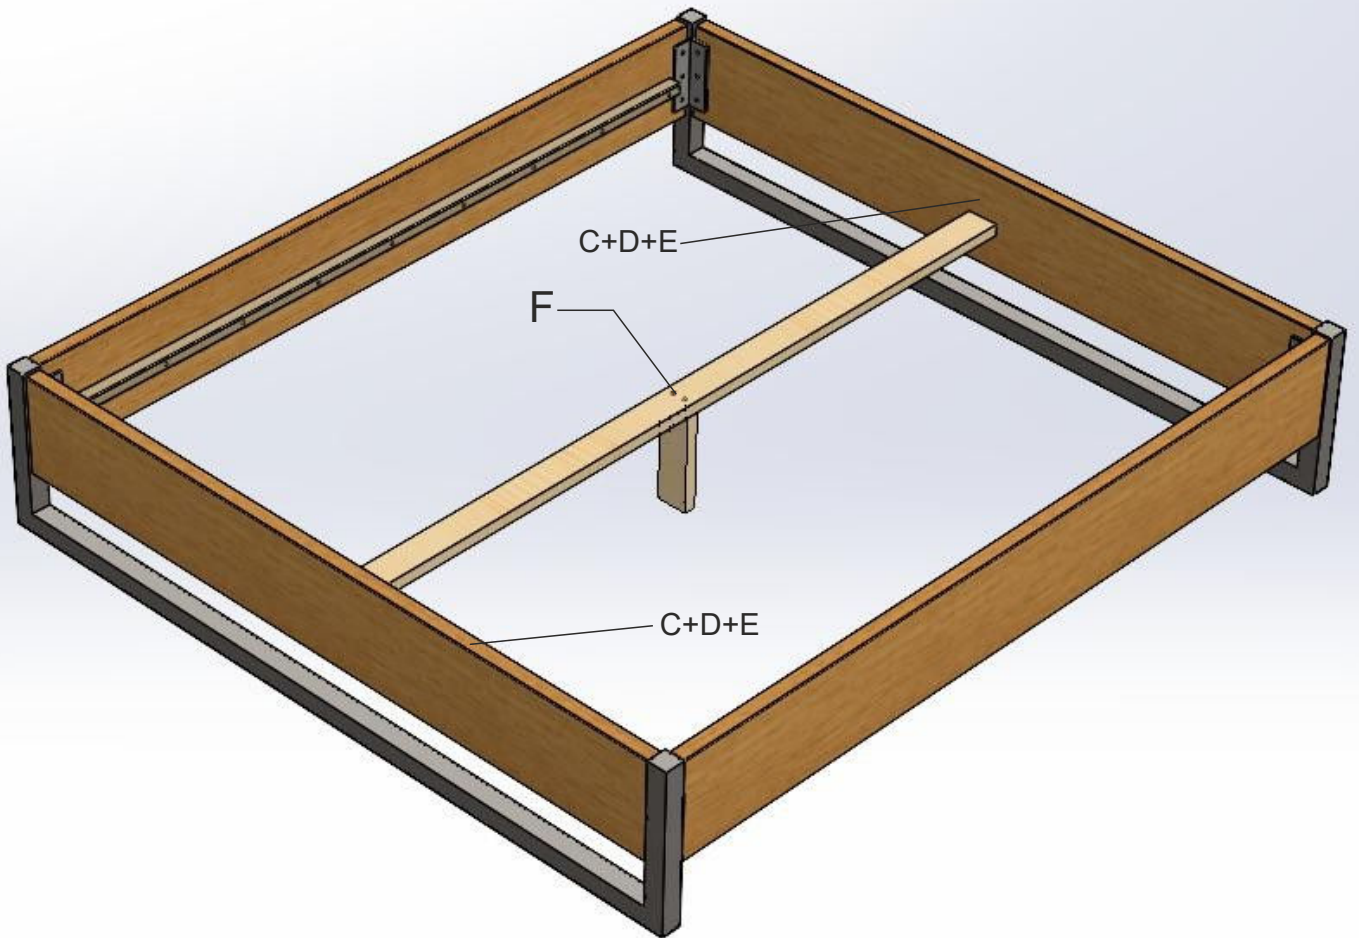

BED BOLZANO

- ASSEMBLY INSTRUCTION

M6x30  12 Packed 20 on bed Ax32	Black felt  Bx8	 Cx2	 Dx2	M6x60  Gx8
3,5x30  Ex44	6x70  Fx2	 Hx1	Distancer  Hx1	

BED BOLZANO

- ASSEMBLY INSTRUCTION

BED BOLZANO

- ASSEMBLY INSTRUCTION

BED BOLZANO

- ASSEMBLY INSTRUCTION

Keep distance between the slats with distancer (G)