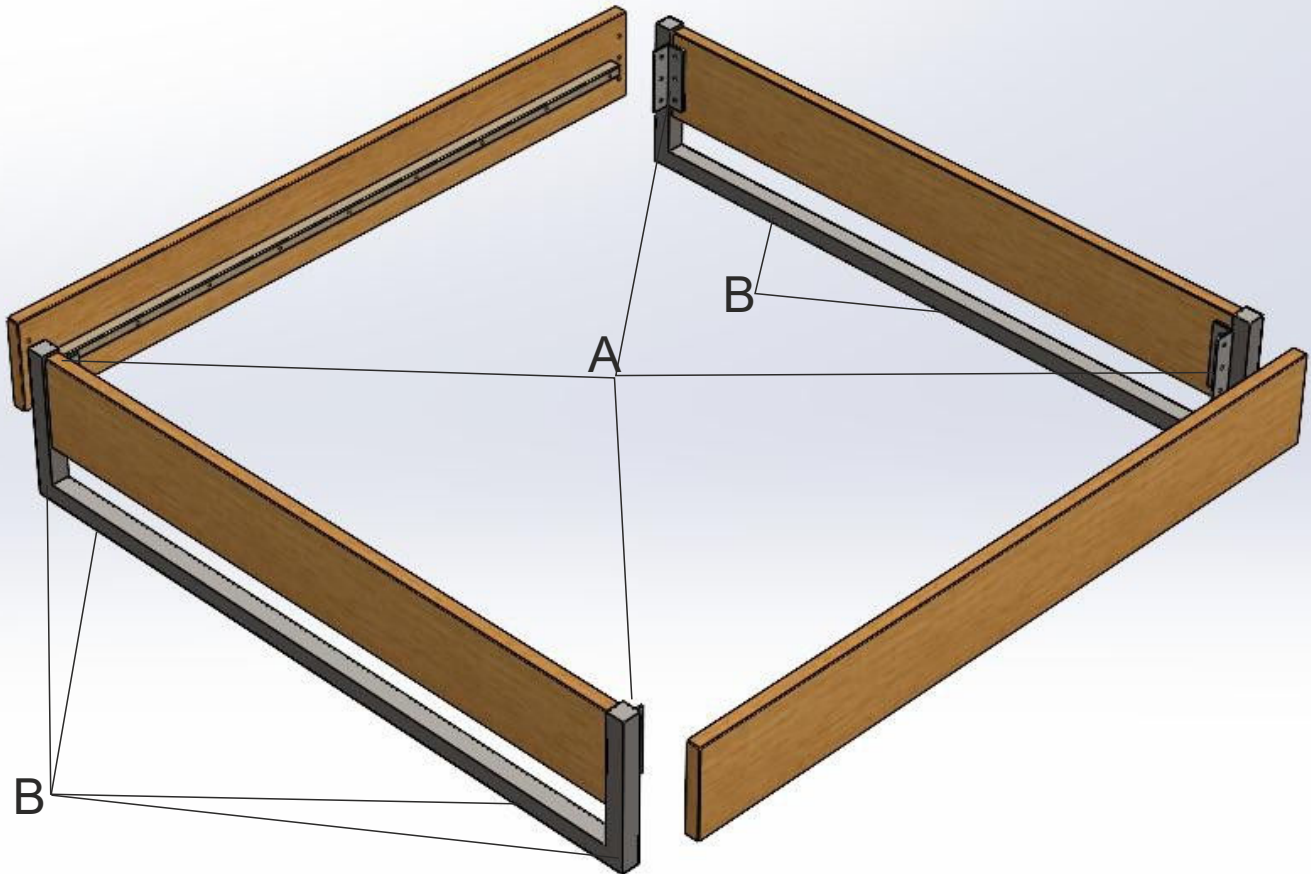

BED BOLZANO

- ASSEMBLY INSTRUCTION

M6x30  12 Packed 20 on bed Ax32	Black felt  Bx8	 Cx2	 Dx2	M6x60  Gx8
3,5x30  Ex44	6x70  Fx2	 Hx1	Distancer  Hx1	

BED BOLZANO

- ASSEMBLY INSTRUCTION

BED BOLZANO

- ASSEMBLY INSTRUCTION

BED BOLZANO

- ASSEMBLY INSTRUCTION

Keep distance between the slats with distancer (G)