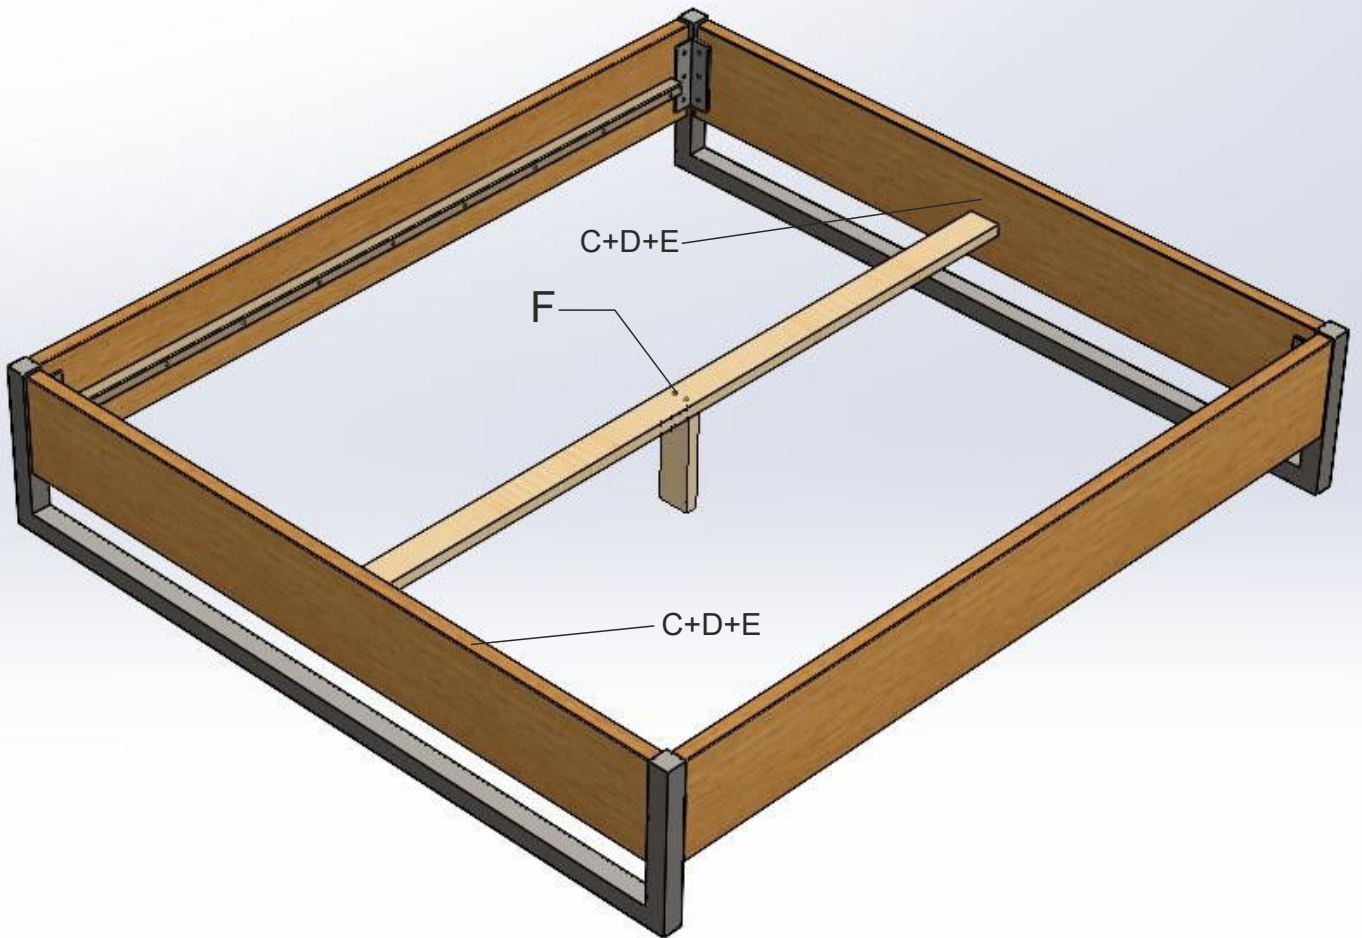

# BED CATANIA

- ASSEMBLY INSTRUCTION

<b>M6x30</b>  12 Packed 20 on bed Ax32	<b>Black felt</b>  Bx8	 Cx2	 Dx2	<b>M6x60</b>  Gx8
<b>3,5x30</b>  Ex44	<b>6x70</b>  Fx2	 Hx1	<b>Distancer</b>  Hx1	

# BED CATANIA

- ASSEMBLY INSTRUCTION

# BED CATANIA

- ASSEMBLY INSTRUCTION

Keep distance between the slats with distancer (G)