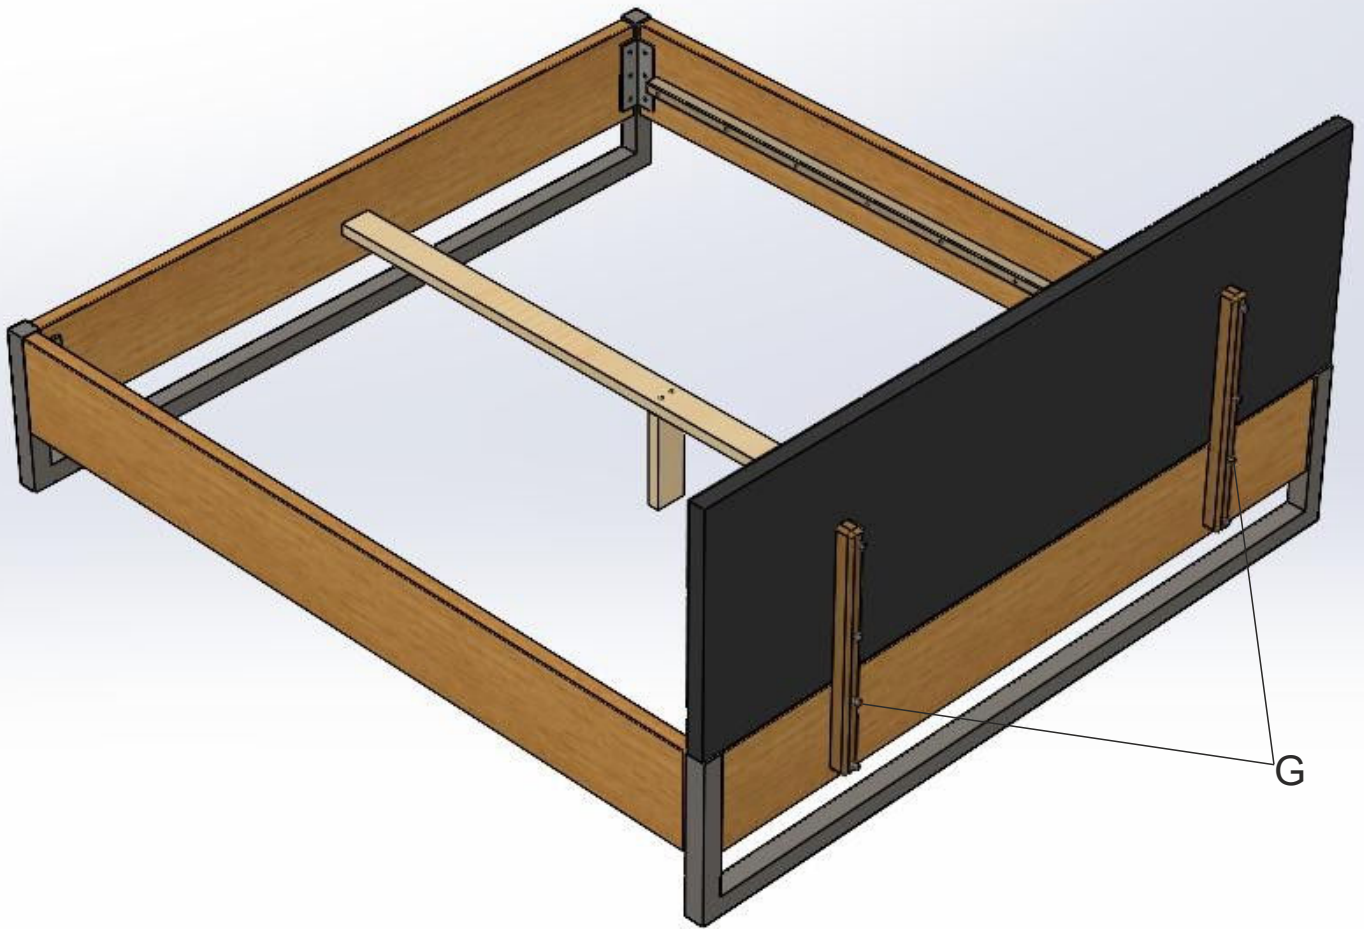

# BED CATANIA

- ASSEMBLY INSTRUCTION

<b>M6x30</b>  12 Packed 20 on bed Ax32	<b>Black felt</b>  Bx8	 Cx2	 Dx2	<b>M6x60</b>  Gx8
<b>3,5x30</b>  Ex44	<b>6x70</b>  Fx2	 Hx1	<b>Distancer</b>  Hx1	

# BED CATANIA

- ASSEMBLY INSTRUCTION

# BED CATANIA

- ASSEMBLY INSTRUCTION

Keep distance between the slats with distancer (G)