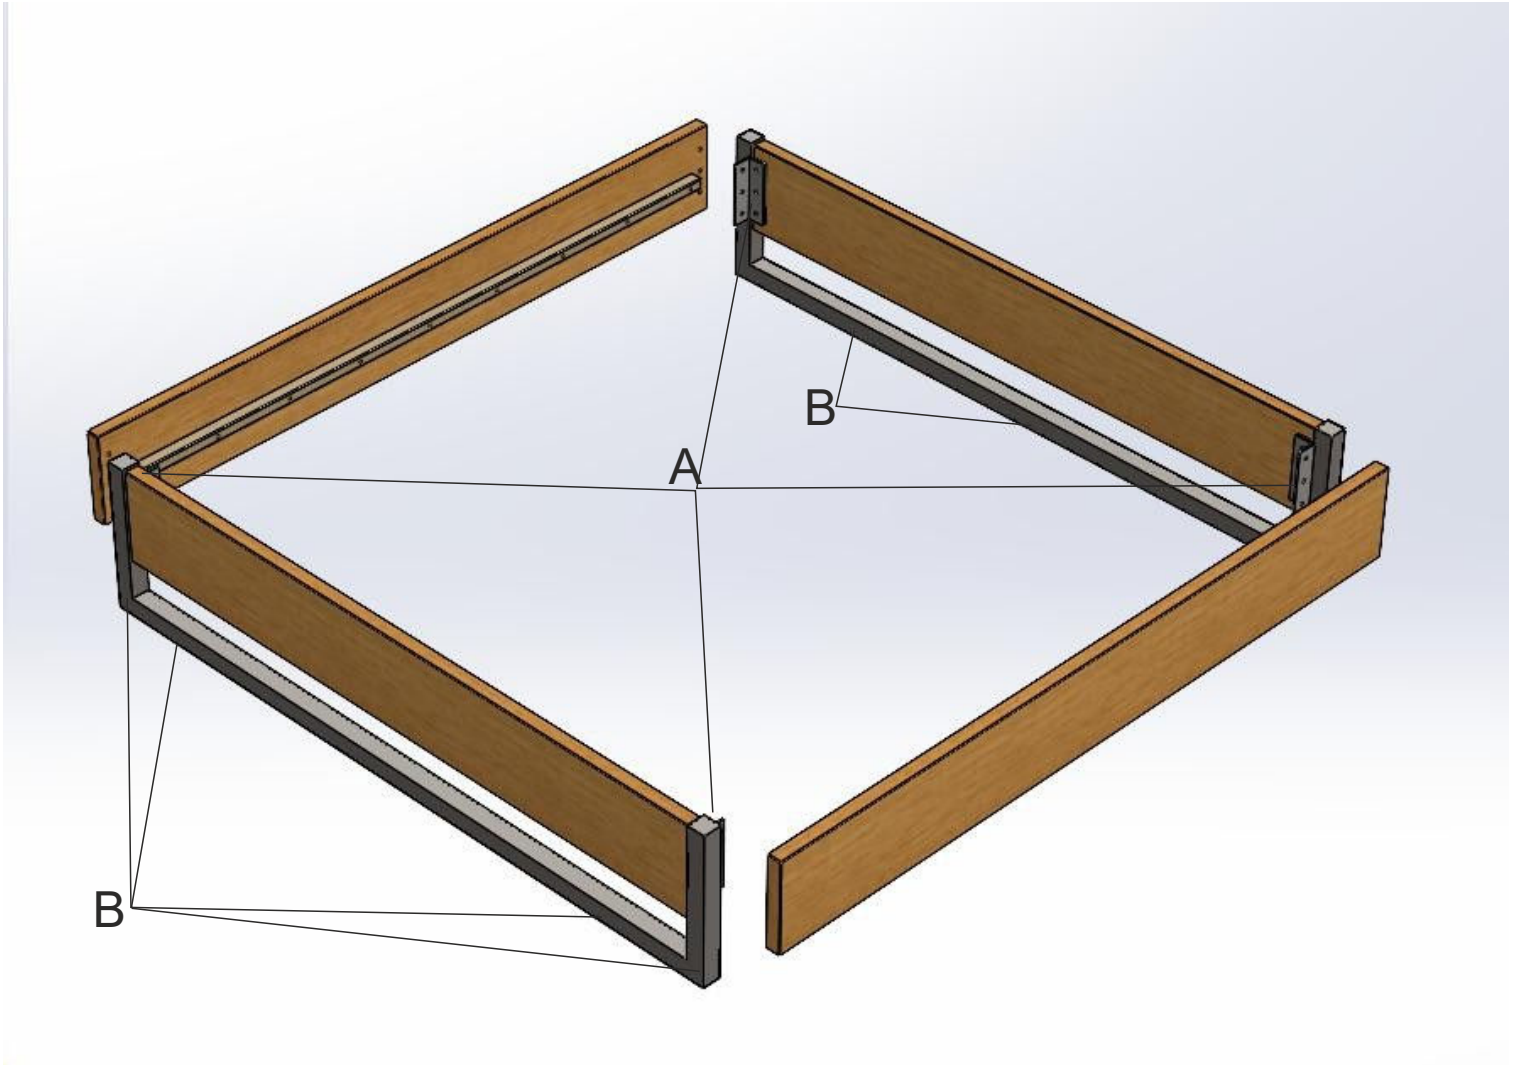

# BED CATANIA

- ASSEMBLY INSTRUCTION

<b>M6x30</b>  12 Packed 20 on bed Ax32	<b>Black felt</b>  Bx8	 Cx2	 Dx2	<b>M6x60</b>  Gx8
<b>3,5x30</b>  Ex44	<b>6x70</b>  Fx2	 Hx1	<b>Distancer</b>  Hx1	

# BED CATANIA

- ASSEMBLY INSTRUCTION

# BED CATANIA

- ASSEMBLY INSTRUCTION

Keep distance between the slats with distancer (G)